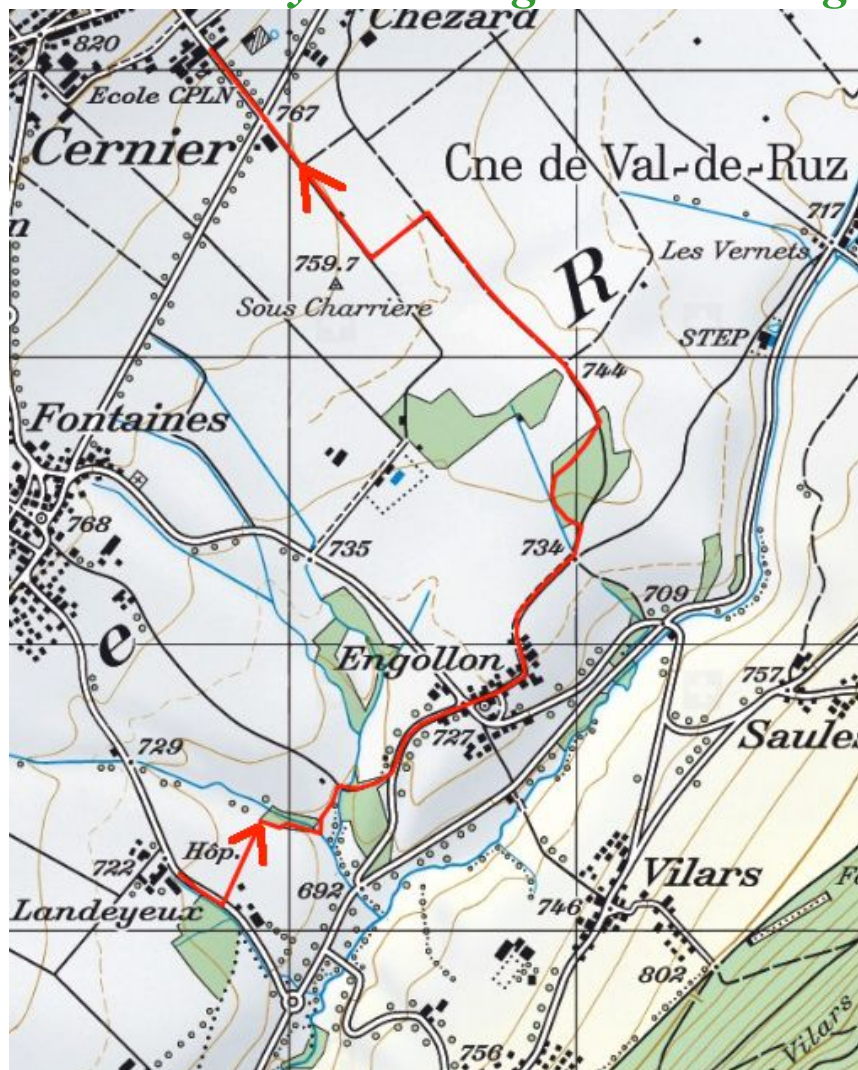

Chemins chouettes

Walk 1- Autour du Seyon

Route Landeyeux – Engollon - Evologia

Profile

Route information

Distance	5.0 km	Duration	1 h 20
Gain	100 m	Loss	41 m
Highest elevation	782 m	Lowest elevation	694 m