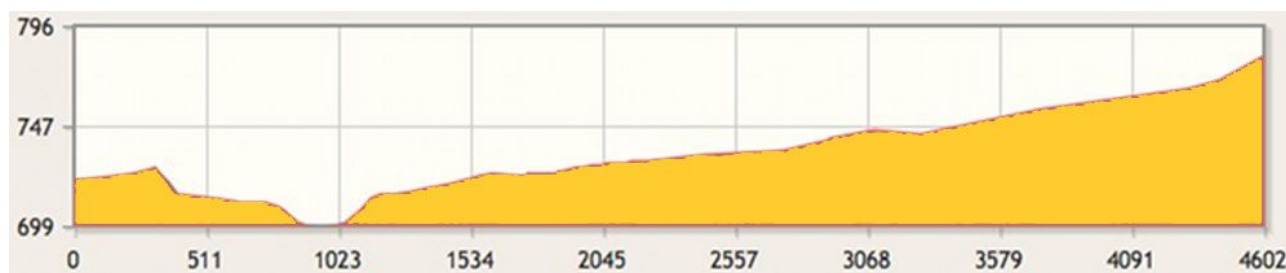

Chemins chouettes

Walk 1- Autour du Seyon

Route Landeyeux – Engollon - Evologia

Profile

Route information

Distance	5.0 km	Duration	1 h 20
Gain	100 m	Loss	41 m
Highest elevation	782 m	Lowest elevation	694 m