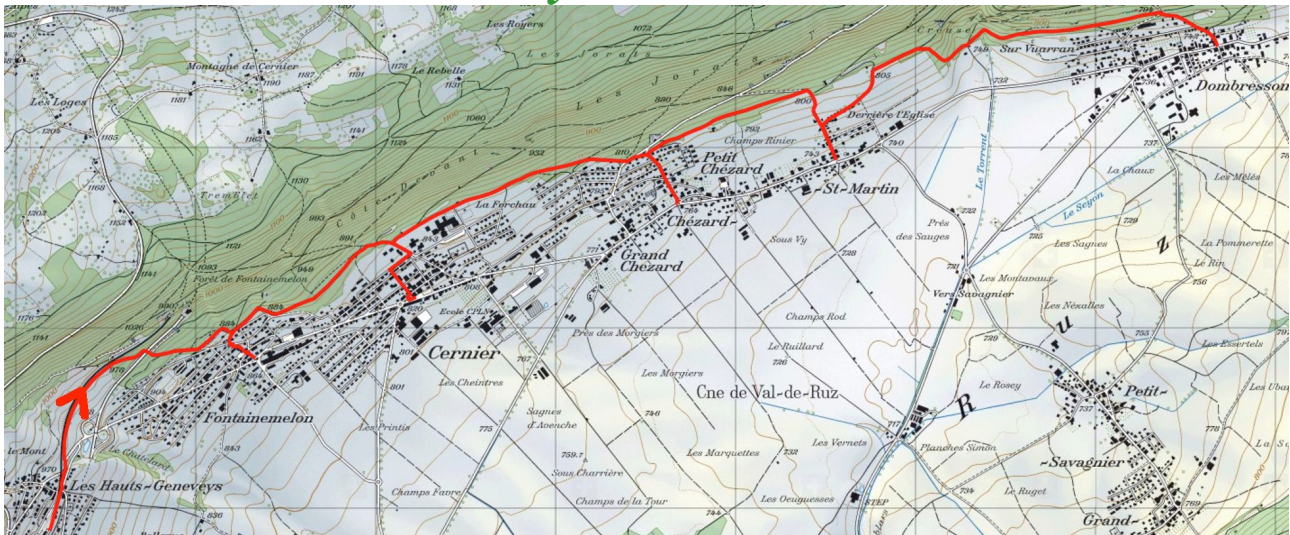

Chemins chouettes

Walk 4 – La lisière

Route Les Hauts-Genèveys - Dombresson

Profile

Route information

Distance	10.9 km	Duration	3 h 01
Gain	315 m	Loss	524 m
Highest elevation	977 m	Lowest elevation	742 m