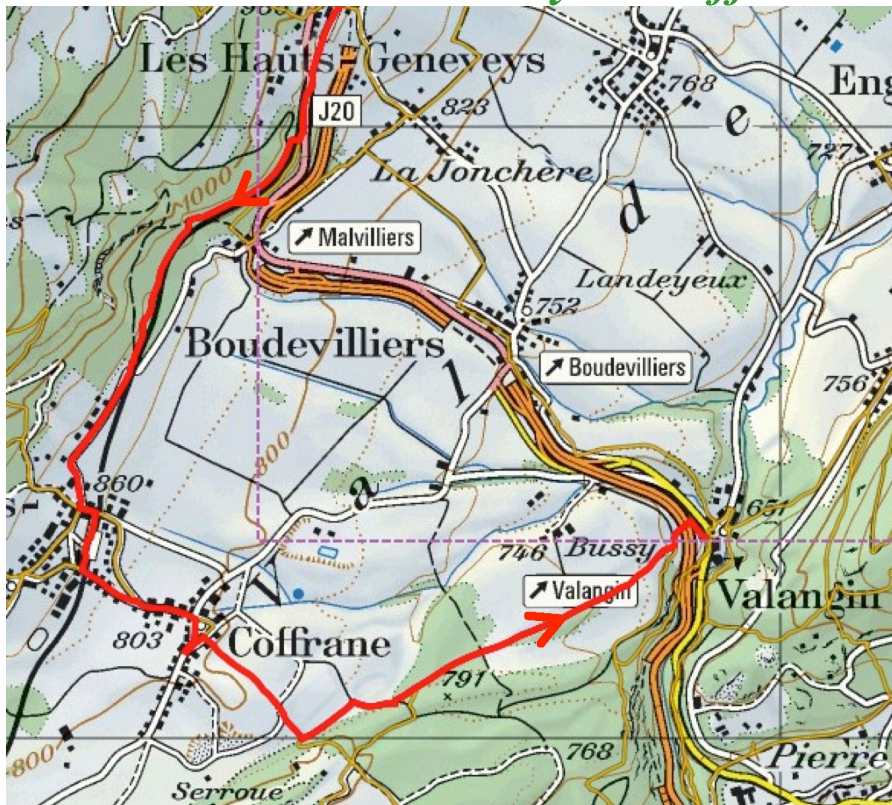

Chemins chouettes

Walk 7 - Perspectives sud-ouest

Route Les Hauts-Geneveys – Coffrane – Valangin

Profile

Route information

Distance	10 km	Duration	2 h 24
Gain	70 m	Loss	374 m
Highest elevation	954 m	Lowest elevation	648 m