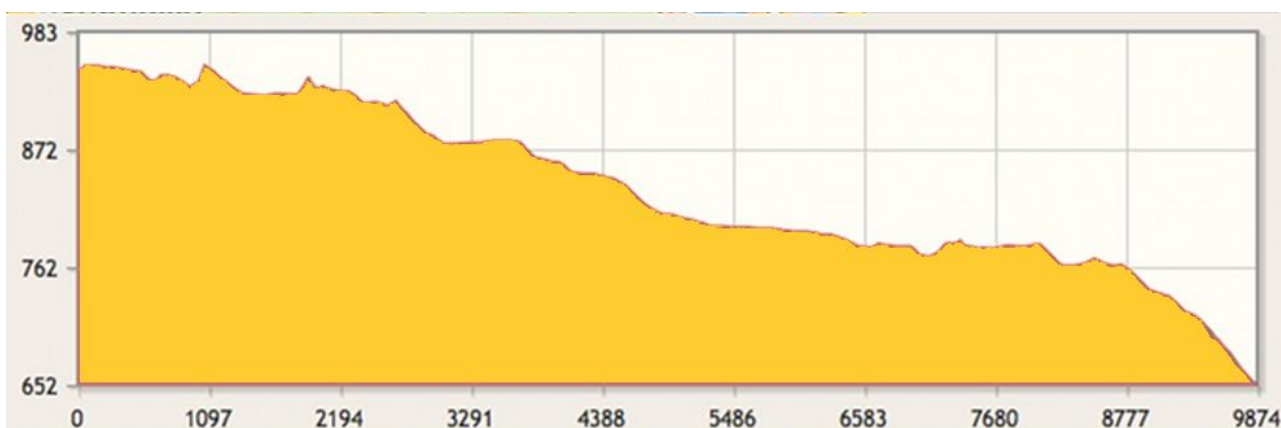

Chemins chouettes

Walk 7 - Perspectives sud-ouest

Route Les Hauts-Geneveys – Coffrane – Valangin

Profile

Route information

Distance	10 km	Duration	2 h 24
Gain	70 m	Loss	374 m
Highest elevation	954 m	Lowest elevation	648 m