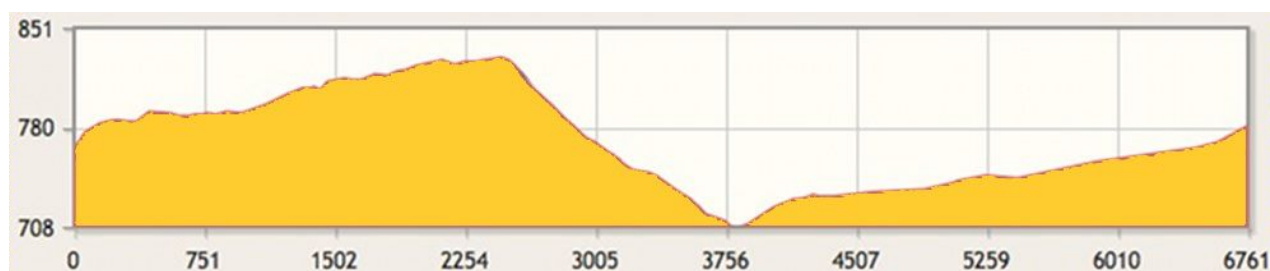

Chemins chouettes

Walk 1 - Autour du Seyon

Route Fenin - Cernier

Profile

Route information

Distance	6.9 km	Duration	1 h 46
Gain	152 m	Loss	128 m
Highest elevation	706 m	Lowest elevation	823 m