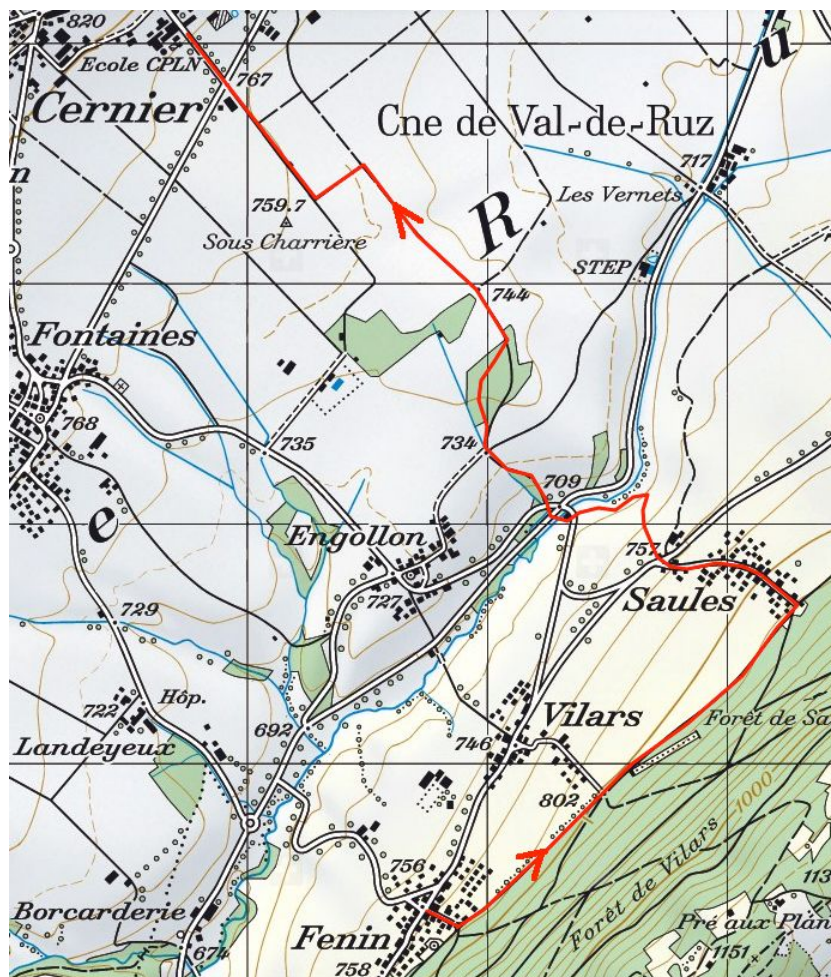

Chemins chouettes

Walk 1 - Autour du Seyon

Route Fenin - Cernier

Profile

Route information

Distance	6.9 km	Duration	1 h 46
Gain	152 m	Loss	128 m
Highest elevation	706 m	Lowest elevation	823 m