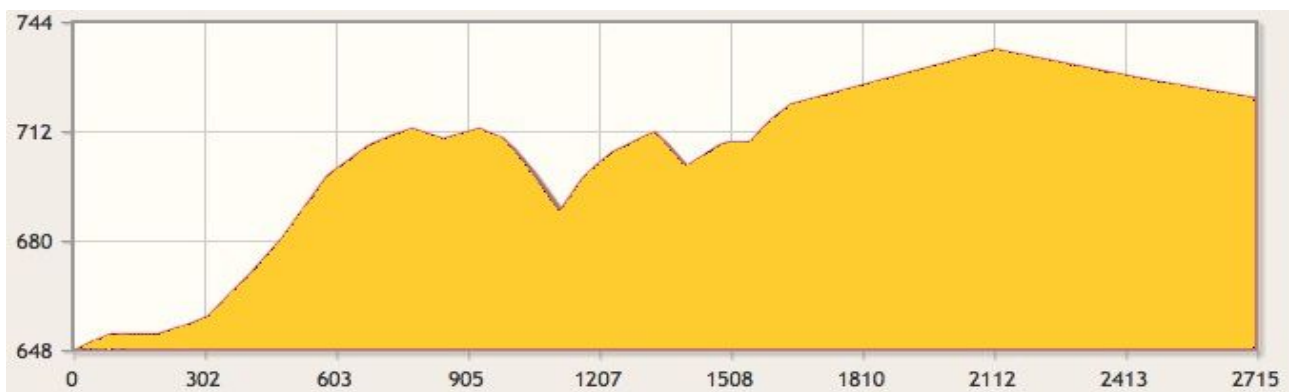

Chemins chouettes

Walk 1- Autour du Seyon

Route Valangin - Landeyeux

Profile

Route information

Distance	2.7 km	Duration	0 h 40
Gain	116 m	Loss	40 m
Highest elevation	738 m	Lowest elevation	647 m