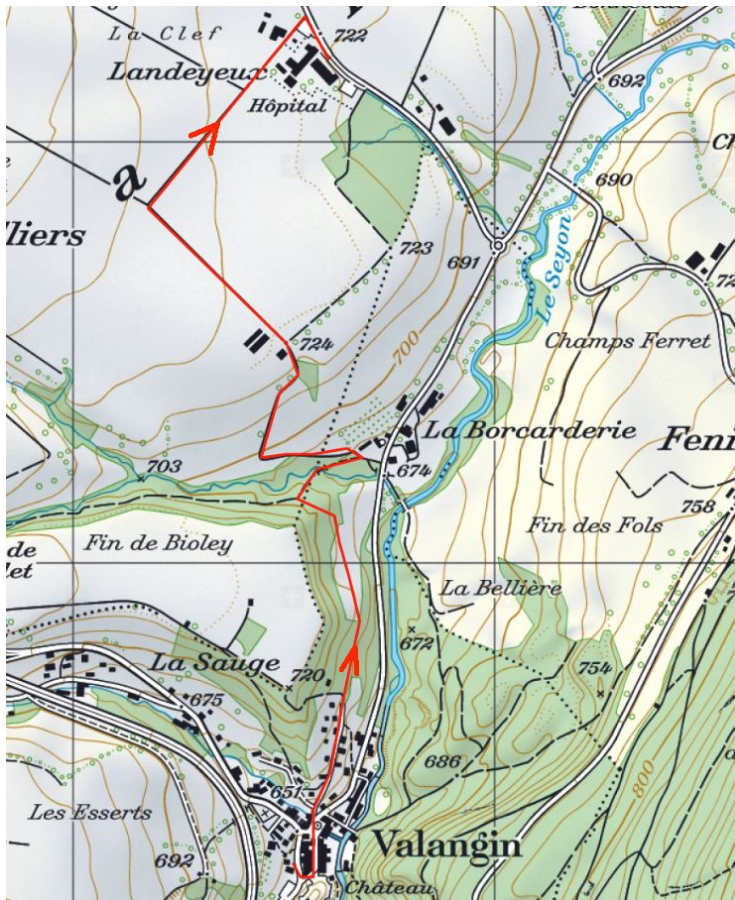

Chemins chouettes

Walk 1- Autour du Seyon

Route Valangin - Landeyeux

Profile

Route information

Distance	2.7 km	Duration	0 h 40
Gain	116 m	Loss	40 m
Highest elevation	738 m	Lowest elevation	647 m