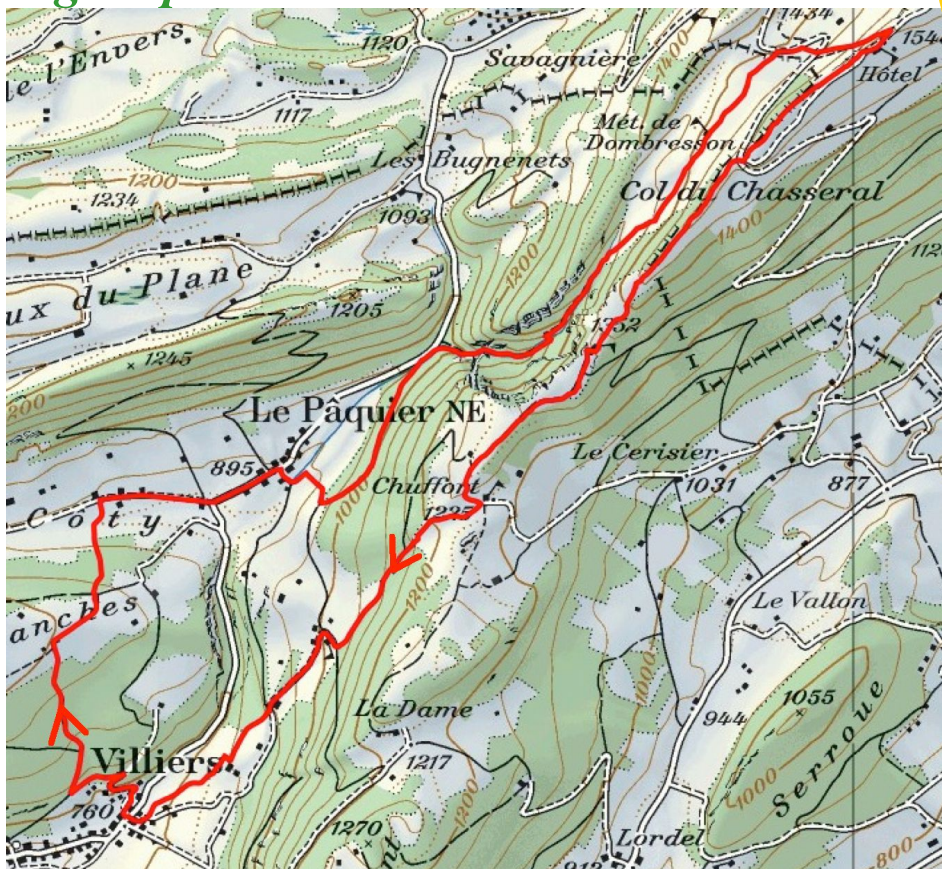

Chemins chouettes

Walk 2- Vers Chasseral

Big loop

Profile

Route Information

Distance	21.3 km	Duration	6 h 33
Gain	1'052m	Loss	1'052 m
Highest elevation	1'556m	Lowest elevation	761 m