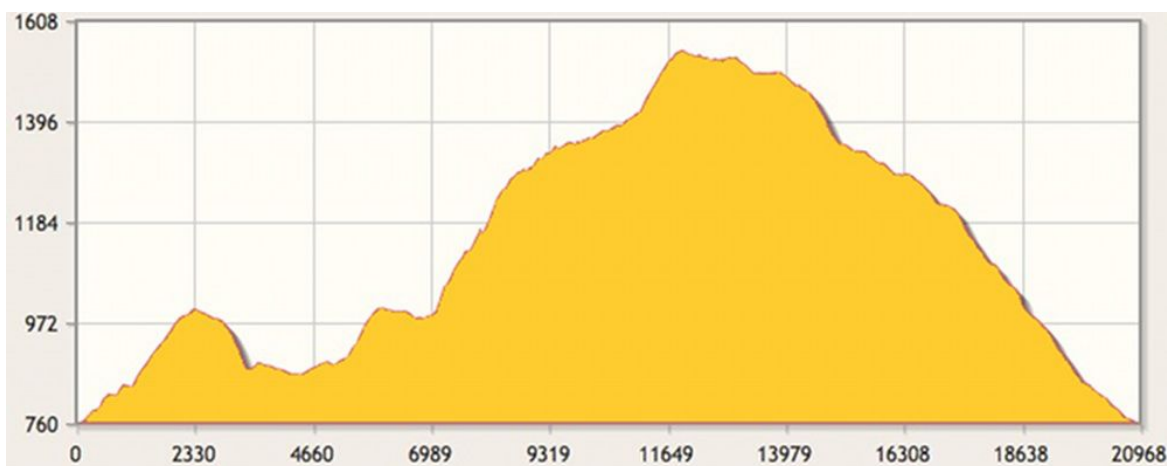

Chemins chouettes

Walk 2- Vers Chasseral

Big loop

Profile

Route Information

Distance	21.3 km	Duration	6 h 33
Gain	1'052m	Loss	1'052 m
Highest elevation	1'556m	Lowest elevation	761 m