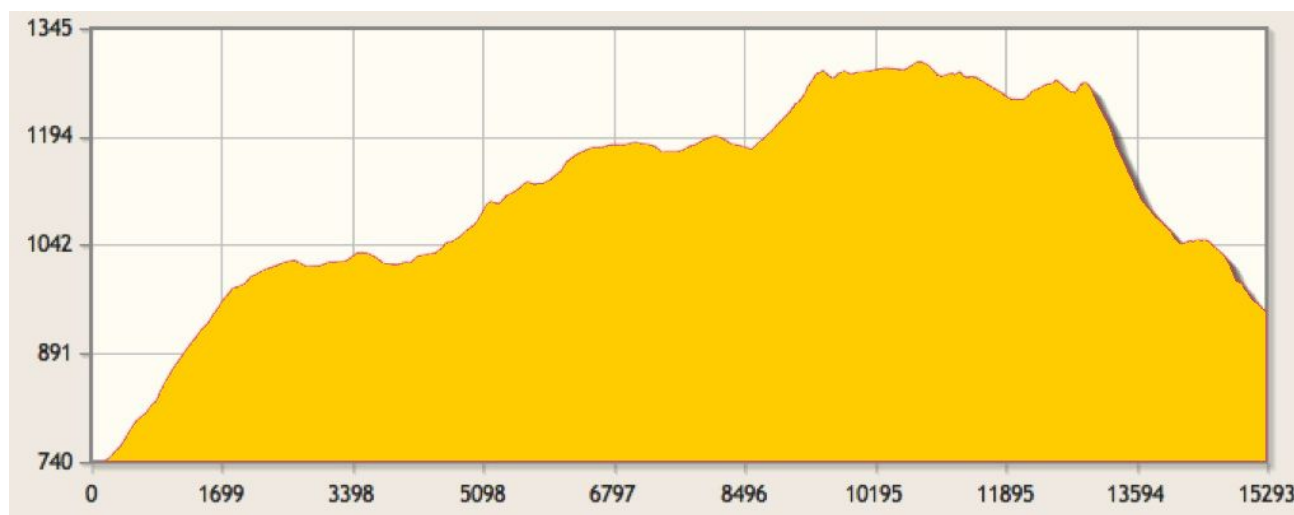

Chemins chouettes

Walk 3 – Les boviducs

Route Dombresson - Les Hauts-Geneveys

Profile

Route information

Distance	15.4 km	Duration	4 h 26
Gain	683 m	Loss	468 m
Highest elevation	1300 m	Lowest elevation	739 m