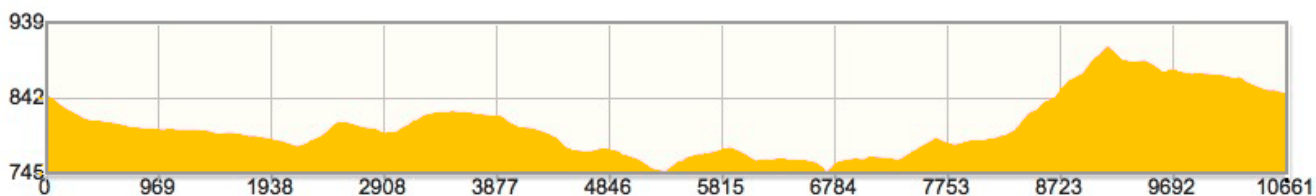

Chemins chouettes

Walk 7 - Perspectives sud-ouest

Loop Les Geneveys-sur-Coffrane - Coffrane - Montmollin

Profile

Route information

Distance	10.6 km	Duration	2 h 40
Gain	260m	Loss	257 m
Highest elevation	894 m	Lowest elevation	749 m