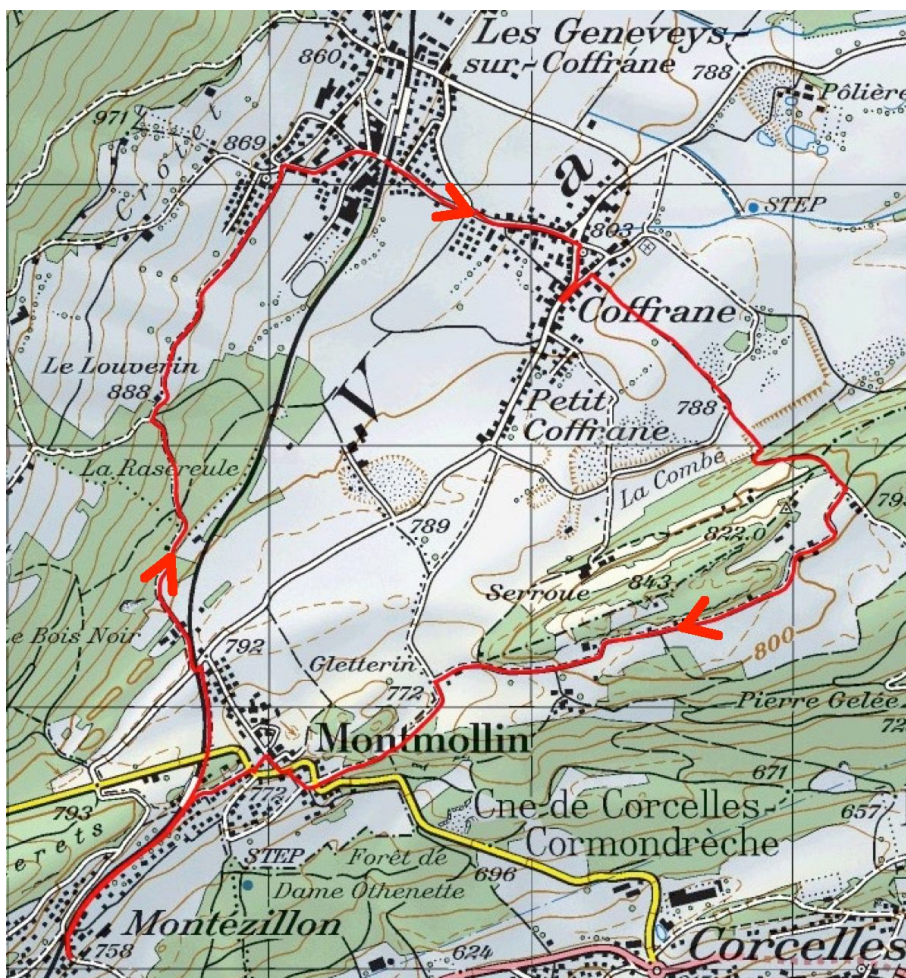

Chemins chouettes

Walk 7 - Perspectives sud-ouest

Loop Les Geneveys-sur-Coffrane - Coffrane - Montmollin

Profile

Route information

Distance	10.6 km	Duration	2 h 40
Gain	260m	Loss	257 m
Highest elevation	894 m	Lowest elevation	749 m